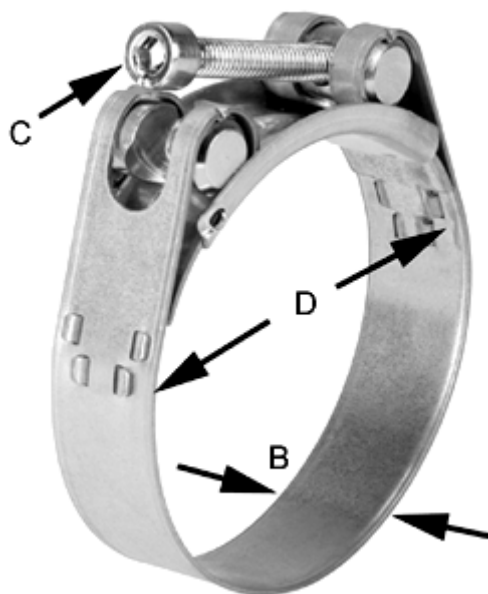

Data Sheet

Article number: 025927202049

Description: Heavy Duty Clamp GBS M 49/20 W2 ISK QRC

Measures

C (screw type) = ISK
Diameter D = 47-51
Width B = 20